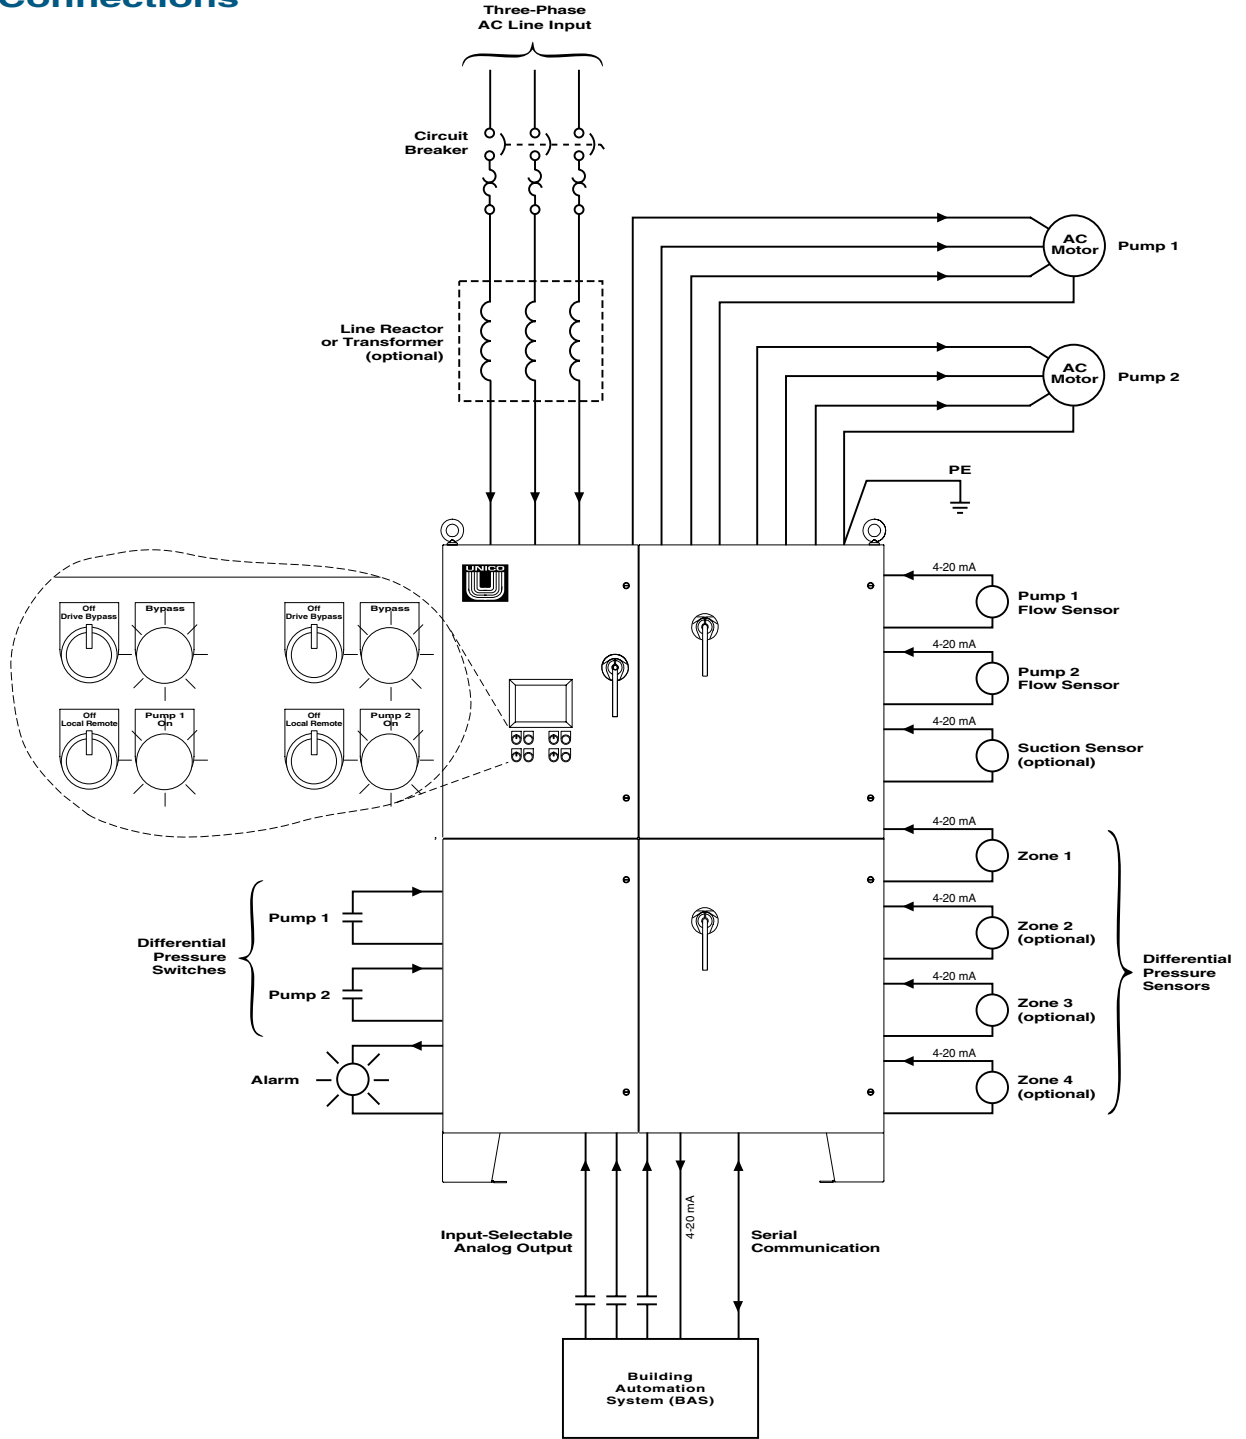

PARALLEL

Electrical Connections Typical Two-Pump System

UNICO-Worldwide

1000.31(001) 7/05

Corporate Headquarters
UNICO, Inc.
3725 Nicholson Road
P. O. Box 0505
Franksville, Wisconsin
53126-0505
USA
voice: 262.886.5678
fax: 262.504.7396
www.unicous.com

United States
Novi, Michigan
248.380.7610
New Lenox, Illinois
815.485.5775
Sandy, Utah
801.501.7586
Canada
Mississauga,
Ontario
905.602.4677

South America
El Tigre, Venezuela
58.283.241.4024
Europe
Milton Keynes,
England
44.1908.260000
Wilnsdorf, Germany
49.2739.303.0

Asia
Osaka, Japan
81.66.945.0077
Beijing, China
86.10.6218.6365