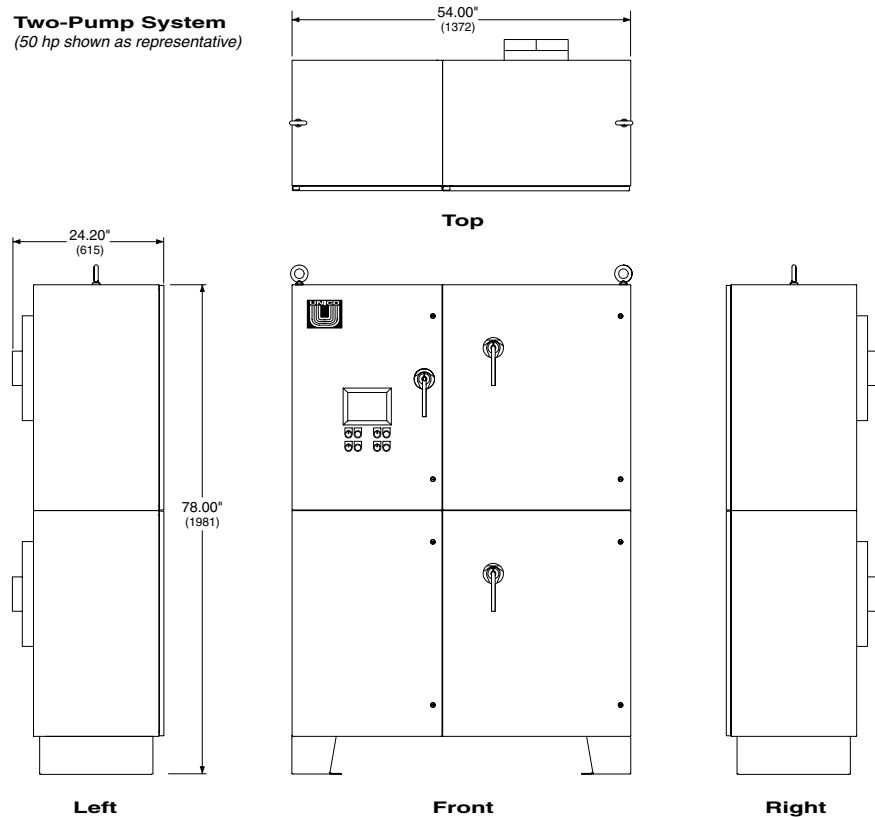

**Two-Pump System**  
(50 hp shown as representative)

**Overview**

Synthesis™ Parallel Pump systems are available as stand-alone components or turn-key packages. Various standard packages and packaging options are available. Custom integration can be provided to meet any requirements.